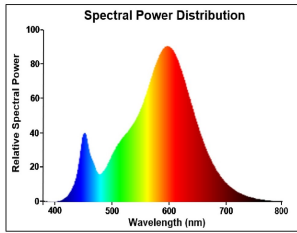

ToLEDo Retro Candle Dimmable

ToLEDo RT Candle V5 ST DIM 470LM 827 E14 SL
0029367

PHOTOMETRY