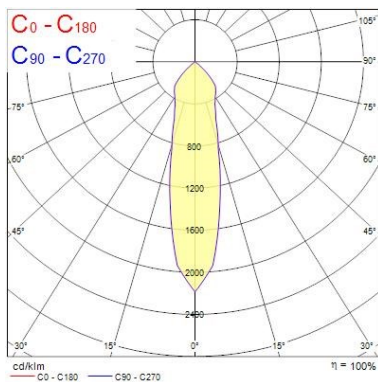

Expospot 90 adjustable

EXPOSPOT 90 ADJUSTABLE HE RA90 3000K NB WHITE

2070035

Max. products per 20A B Breaker 27

Lifetime data

Lifespan L70 B50	100000
Lifespan L80 B20	100000
Lifespan L90 B10	54500

Physical data

Housing colour	White
IP rating	IP20
IK rating	IK02
Nominal Product Width (mm)	150
Nominal Product Height (mm)	104
Nominal Product Diameter (mm)	150
Cutout Dimensions (W x L in mm or Diameter in mm)	140
Weight (kg)	0.77
Recessed Depth (mm)	104

Packaging

Single packaging type	Carton
Product EAN number	5025768700356
Packaging single length / height (cm)	18.0
Packaging single width (cm)	18.0
Packaging single depth (cm)	16.0
DUN14 (outer)	05025768700356
Units per outer package	1
Packaging outer length / height (cm)	18.0
Packaging outer width (cm)	18.0
Packaging outer depth (cm)	16.0

PHOTOMETRY

Distance [m]	Cone diameter [m]	E [0°] E [C0]	E [12.8°] E [C180]
0.5	0.22	2074	10330
1.0	0.45	518	2583
1.5	0.67	286	1748
2.0	0.89	155	1037
2.5	1.12	99	648
3.0	1.34	66	412

Distance [m] Cone diameter [m] Illuminance [lx]
C0 - C180 (Half beam angle: 25.2°)