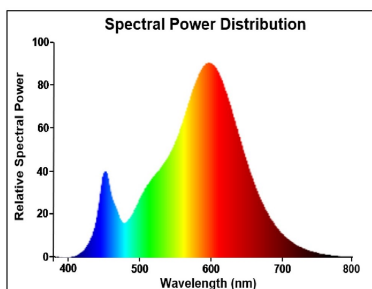

ToLEDo Retro Candle Dimmable

ToLEDo RT Candle V5 ST DIM 470LM 827 E14 SL
0029367

Physical data

Nominal Product Length (mm)	97
Nominal Product Diameter (mm)	35
Weight (kg)	0.021

Packaging

Single packaging type	Carton
Product EAN number	5410288293677
Packaging single length / height (cm)	11.0
Packaging single width (cm)	4.5
Packaging single depth (cm)	4.5
DUN14 (outer)	15410288293674
Units per outer package	6
Packaging outer length / height (cm)	14.3
Packaging outer width (cm)	9.7
Packaging outer depth (cm)	12.0

Safety data

Optimal operating condition (°C)	-10-45
Breakage cleaning instructions	Not applicable
Special purpose lamp	No
Dry applications use only	Yes
Suitable for household illumination	Yes
Safety message	Not Suitable for totally enclosed fixtures

PHOTOMETRY

TECHNICAL DRAWINGS