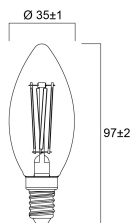

TECHNICAL DRAWINGS