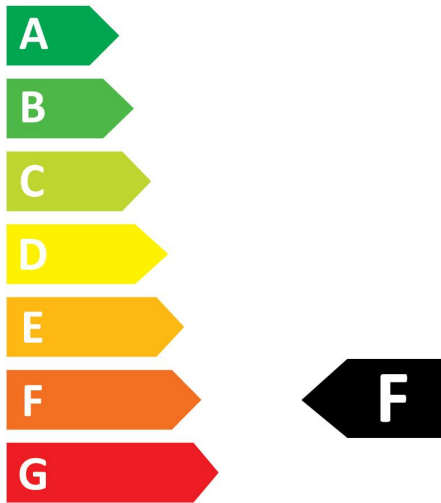

ToLEDo Retro Candle Dimmable
ToLEDo RT Candle V5 ST DIM 470LM 827 E14 SL
0029367

0029367

5
kWh/1000h

2019/2015