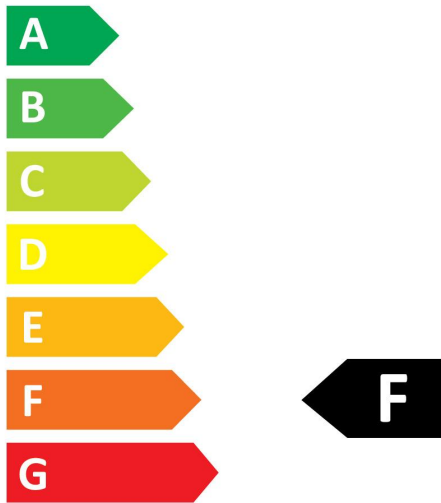

PRODUCT OVERVIEW

Product name	ToLEDo RT Candle V5 ST DIM 470LM 827 E14 SL
Technology	LED
Watt (Rated) (W)	4.5
Type	LED exchangeable
Fixture rating	Open
General application	Hospitality, Residential & Consumer
ETIM Class	EC001959
E-number FI	4740924
Warranty	3 years
Luminous flux (lm)	470
Colour temperature (K)	2700
Light colour	Homelight
CRI (Ra)	80
Colour Variation Initial (SDCM)	SDCM6
Photobiological Risk Group	RG1
Wattage (W)	4.5
Dimmable	Yes
Average life (Nominal) (h)	15000
Product EAN number	5410288293677

Optical data

Luminous flux (lm)	470
Luminous flux (Rated) (lm)	470
Colour temperature (K)	2700
Light colour	Homelight
CRI (Ra)	80
Colour Variation Initial (SDCM)	SDCM6
Photobiological Risk Group	RG1
Lumen maintenance at end of nominal life (%)	70

PHOTOMETRY

TECHNICAL DRAWINGS

ToLEDo Retro Candle Dimmable

ToLEDo RT Candle V5 ST DIM 470LM 827 E14 SL
0029367

SYLVANIA

0029367

5
kWh/1000h

2019/2015