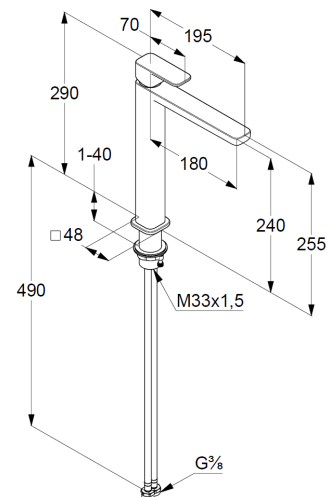

single lever basin mixer for washbowls

Ref.: 42298N175

washbowl mixer

single lever mixer

1-hole mounted

solid lever, metal

aerator M18,5 PCA

ceramic cartridge with hot water safety device

flow rate at 3 bar 4,5 l/ min.

fixed spout

flexible hoses G3,8 DVGW approved

shank-fixing

without pop up waste

EU taxonomy: max. 6 l/min. -

Substantial Contribution (SC) possible

## Produktabbildung/ Product picture

## Maßzeichnung/ Dimensional drawing