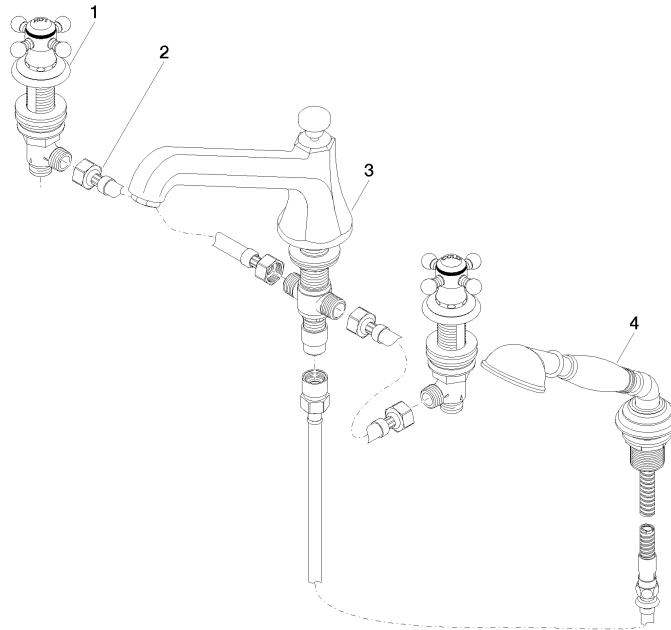

27 502 360 Product version from 7/31/2009

- spout: circular, air-enriched flow
 - max. spout flow rate 23 l/min
 - Hand shower: COMPACT RAIN, max. flow rate 6.8 l/min (at 3 bar)
 - complete hand shower set with anti-scale system
 - 225mm projection
 - automatic bath/shower diverter
 - height of mixer 185 mm
 - height up to aerator 140 mm
 - hole diameter valve 32 mm
 - hole diameter spout 32 mm
 - hole diameter for complete hand shower set 32 mm
 - rosette for complete hand shower set Ø 55mm
 - rosette for deck valve Ø 55mm
 - metal shower hose 1750mm with integrated anti-twist protection
- Intrinsic protection against back flow.

Flow rate chart

Codes & Standards

DIN 4109

EN 1717

ISO 3822

Ü-Zeichen

MADISON Bath shower set for bath rim or tile edge installation - Platinum

MADISON

Spare parts list

No.	Item Number	Name	Quantity used	Delivery time
3	13 502 380-08	MADISON Bath spout with diverter for deck mounting - Platinum	1.00	-
Spare part can no longer be ordered, please order the replacement item				
1	20 000 360-08	MADISON Deck valve clockwise closing cold or hot - Platinum	2.00	-
Spare part can no longer be ordered, please order the replacement item				
2	12 502 970 90	High pressure hose 1/2" x 1/2" x 400 mm -	2.00	14
4	27 703 360-08	MADISON Hand shower set for bath rim or tile edge installation - Platinum	1.00	-
Spare part can no longer be ordered, please order the replacement item				