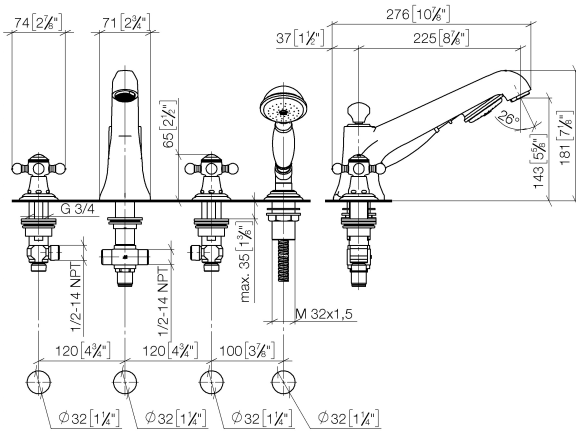

27 502 360 Product version from 7/31/2009

- spout: circular, air-enriched flow
 - max. spout flow rate 23 l/min
 - Hand shower: COMPACT RAIN, max. flow rate 6.8 l/min (at 3 bar)
 - complete hand shower set with anti-scale system
 - 225mm projection
 - automatic bath/shower diverter
 - height of mixer 185 mm
 - height up to aerator 140 mm
 - hole diameter valve 32 mm
 - hole diameter spout 32 mm
 - hole diameter for complete hand shower set 32 mm
 - rosette for complete hand shower set Ø 55mm
 - rosette for deck valve Ø 55mm
 - metal shower hose 1750mm with integrated anti-twist protection
- Intrinsic protection against back flow.

Recommended miscellaneous

Perfecto installation kit - 12 614 970 90

Recommended miscellaneous

Decorative caps for Perfecto - Platinum 12 801 970-08
 • 1 pair

27 502 360 Product version from 7/31/2009

mm [inches]

Flow rate chart

Codes & Standards

DIN 4109

EN 1717

ISO 3822

Ü-Zeichen

MADISON Bath shower set for bath rim or tile edge installation - Platinum

MADISON