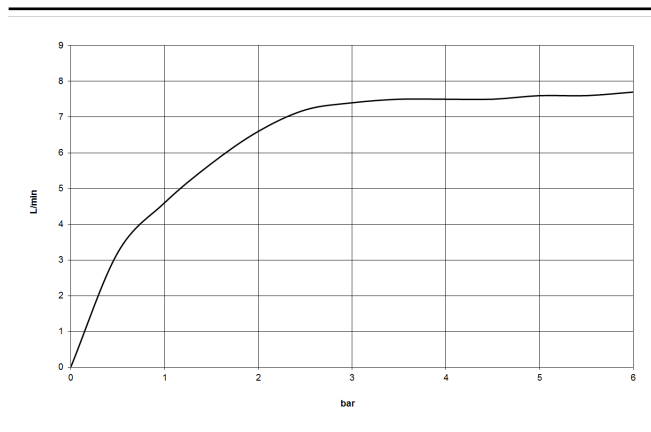

Flow rate chart

Codes & Standards

DIN 4109

EN 1717

ISO 3822

Ü-Zeichen