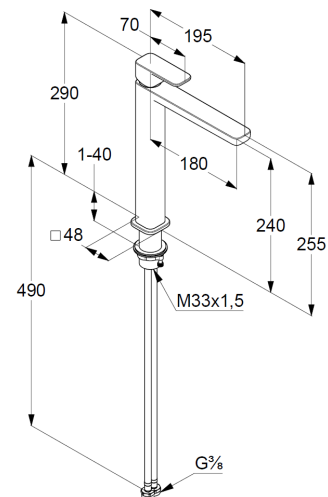

single lever basin mixer for washbowls

Ref.: 42298N275

washbowl mixer

single lever mixer

1-hole mounted

solid lever, metal

aerator M18,5 PCA

ceramic cartridge with hot water safety device

flow rate at 3 bar 4,5 l/ min.

fixed spout

flexible hoses G3/8 DVGW approved

shank-fixing

without pop up waste

EU taxonomy: max. 6 l/min. -

Substantial Contribution (SC) possible

## Produktabbildung/ Product picture

## Maßzeichnung/ Dimensional drawing