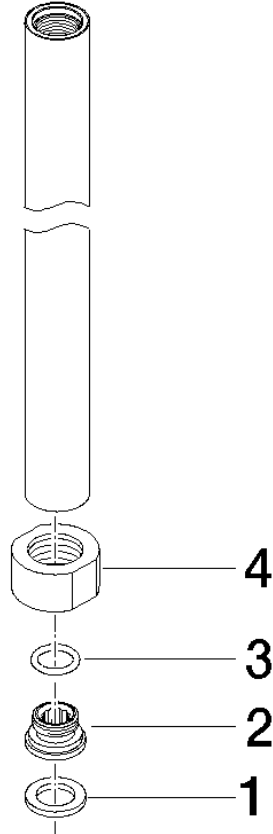

Pipe 830 mm - Brushed Light Gold (PVD)

SPARE PARTS

90 28 22 096 00 Product version from 4/1/2025

	Brushed Light Gold (PVD)	90 28 22 096 00-27
	Chrome	90 28 22 096 00-00
	Brushed Platinum	90 28 22 096 00-06
	Matte White	90 28 22 096 00-10
	Dark Chrome	90 28 22 096 00-19
	Brushed Durabronze (23kt Gold)	90 28 22 096 00-28
	Matte Black	90 28 22 096 00-33
	Brushed Gold (PVD)	90 28 22 096 00-37
	Brushed Dark Brass (PVD)	90 28 22 096 00-39
	Brushed Bronze (PVD)	90 28 22 096 00-42
	Brushed Dark Bronze (PVD)	90 28 22 096 00-43
	Brushed Champagne (22kt Gold)	90 28 22 096 00-46
	Champagne (22kt Gold)	90 28 22 096 00-47
	Brushed Chrome	90 28 22 096 00-93
	Brushed Dark Platinum	90 28 22 096 00-99

## Pipe 830 mm - Brushed Light Gold (PVD)

SPARE PARTS

---

90 28 22 096 00 Product version from 4/1/2025

## Pipe 830 mm - Brushed Light Gold (PVD)

SPARE PARTS

---

90 28 22 096 00 Product version from 4/1/2025

90 28 22 096 00 Product version from 4/1/2025

Parts for other finishes can be found here: [Chrome](#)

### Spare parts list

No.	Item Number	Name	Quantity used	Delivery time
2	09 29 05 020 10 90	Connection Ø 18,5 x 11 mm -	1.00	14
3	09 14 10 003 90	O-Ring EPDM 70 11,0 x 2,0 mm -	1.00	14
1	90 14 20 002 00 90	Washer 18,5 x 12,0 x 2,0 mm -	1.00	14
4	09 23 30 035-27	nut	1.00	82