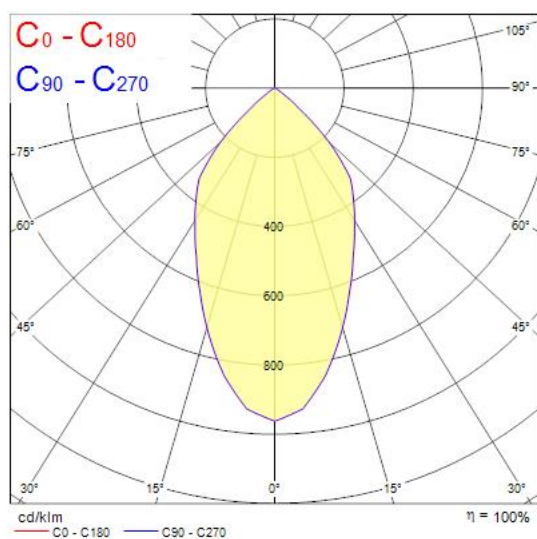

Concord

EXOSPOT 90 FIXED HE RA90 4000K WB WHITE 2070034

Control gear mounting	Remote
Housing colour	White
IP rating	IP20
IK rating	IK02
Product EAN number	5025768700349
Warranty	5 years

Photometry