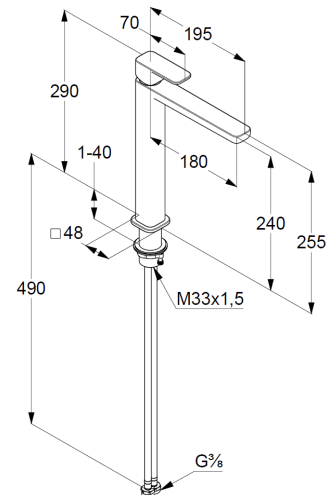

ceramic cartridge with hot water safety device

flow rate at 3 bar 4,5 l/ min.

fixed spout

flexible hoses G3/8 DVGW approved

shank-fixing

without pop up waste

EU taxonomy: max. 6 l/min. -

Substantial Contribution (SC) possible

Produktabbildung/ Product picture

Maßzeichnung/ Dimensional drawing

Durchfluss/ Flow rate