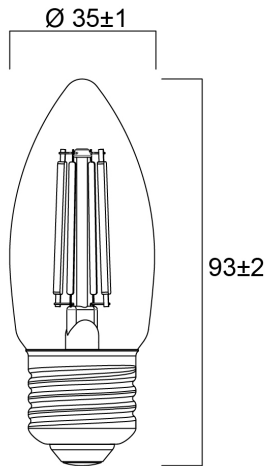

## Product Overview

Product name	ToLEDo RT Candle V5 CL DIM 470LM 827 E27 SL
Technology	LED
Watt (Rated) (W)	4.5
Fixture rating	Open
E-number FI	4740923
Colour temperature (K)	2700
CRI (Ra)	80
Colour Variation Initial (SDCM)	6
Photobiological Risk Group	RG1
Wattage (W)	4.5
Product EAN number	5410288293660
Warranty	3 years

## Technical drawings

### GENERAL DATA

Product name	ToLEDo RT Candle V5 CL DIM 470LM 827 E27 SL
Technology	LED
Watt (Rated) (W)	4.5
Fixture rating	Open
Operating temperature range (°C)	-10°C...+45°C
Performance ambient temperature Tq (°C)	25
E-number FI	4740923
Warranty	3 years

### PHYSICAL DATA

Nominal Product Length (mm)	93
Nominal Product Diameter (mm)	35
Weight (kg)	0.021