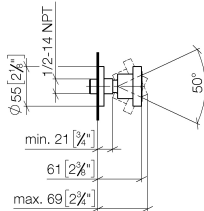

28 518 979 Product version from 4/1/2024

- spray head Ø 55mm
- ball-joint pivotable through 25° (in any direction)
- HORIZONTAL RAIN, max. flow rate 5 l/min (at 3 bar)
- with anti-scale system

Technical data:

- rosette Ø 55 mm
- 1/2" connection

Notes:

- This product can help a building meet the requirements of Green Building Rating Systems, e.g. LEED®, BREEAM®, DGNB

	Brushed Dark Platinum	28 518 979-99
	Chrome	28 518 979-00
	Brushed Platinum	28 518 979-06
	Platinum	28 518 979-08
	Durabronze (23kt Gold)	28 518 979-09
	Dark Chrome	28 518 979-19
	Light Gold (PVD)	28 518 979-26
	Brushed Light Gold (PVD)	28 518 979-27
	Brushed Durabronze (23kt Gold)	28 518 979-28
	Matte Black	28 518 979-33
	Brushed Gold (PVD)	28 518 979-37
	Brushed Dark Brass (PVD)	28 518 979-39
	Brushed Bronze (PVD)	28 518 979-42
	Brushed Dark Bronze (PVD)	28 518 979-43
	Brushed Champagne (22kt Gold)	28 518 979-46
	Champagne (22kt Gold)	28 518 979-47
	Brushed Chrome	28 518 979-93

Recommended miscellaneous

Concealed wall elbow -

- min. recess depth 90 mm
- max. recess depth 163 mm

35 085 970 90

28 518 979 Product version from 4/1/2024

mm [inches]

Flow rate chart

Trajectory diagram

Certificates and sustainability

WRAS_240602

LGA_38

IAPMO_4976

Spare parts list

No.	Item Number	Name	Quantity used	Delivery time
1	90 14 10 026 00 90	O-Ring 20,5 x 3,5 mm -	1.00	14
6	09 23 01 048 90	Back-flow preventer 5 l/min. -	1.00	14
5	09 16 01 014 90	Ring Retaining ring Ø 15 x 1 mm -	1.00	14
8	09 14 10 015 90	O-Ring EPDM 70 21,5 x 2,5 mm -	1.00	14
3	09 23 30 026-99	Mounting for body spray Ø 34 x 22 mm - Brushed Dark Platinum	1.00	40
4	09 14 15 010 90	Ring Ø 25,3 x Ø 28,3 x 2,5 mm -	1.00	14
7	09 21 40 016-99	Ball joint for bidet aerator Ø 26 x 58,5 mm - Brushed Dark Platinum	1.00	40
9	90 12 05 027 00-99	Spray face for body sprays Ø 55 x 12 mm - Brushed Dark Platinum	1.00	40
2	09 27 22 019-99	Rosette Ø 55 x Ø 27 x 9 mm - Brushed Dark Platinum	1.00	40