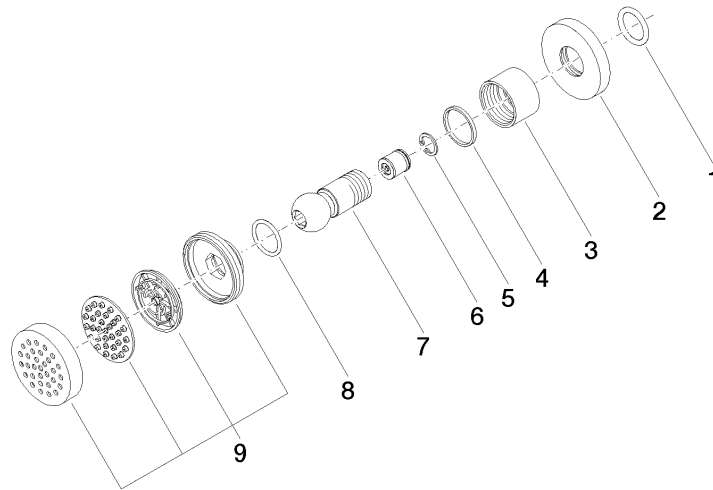

28 518 979 Product version from 4/1/2024

- spray head Ø 55mm
- ball-joint pivotable through 25° (in any direction)
- HORIZONTAL RAIN, max. flow rate 5 l/min (at 3 bar)
- with anti-scale system

Technical data:

- rosette Ø 55 mm
- 1/2" connection

Notes:

- This product can help a building meet the requirements of Green Building Rating Systems, e.g. LEED®, BREEAM®, DGNB

	Brushed Dark Platinum	28 518 979-99
	Chrome	28 518 979-00
	Brushed Platinum	28 518 979-06
	Platinum	28 518 979-08
	Durabronze (23kt Gold)	28 518 979-09
	Dark Chrome	28 518 979-19
	Light Gold (PVD)	28 518 979-26
	Brushed Light Gold (PVD)	28 518 979-27
	Brushed Durabronze (23kt Gold)	28 518 979-28
	Matte Black	28 518 979-33
	Brushed Gold (PVD)	28 518 979-37
	Brushed Dark Brass (PVD)	28 518 979-39
	Brushed Bronze (PVD)	28 518 979-42
	Brushed Dark Bronze (PVD)	28 518 979-43
	Brushed Champagne (22kt Gold)	28 518 979-46
	Champagne (22kt Gold)	28 518 979-47
	Brushed Chrome	28 518 979-93

Recommended miscellaneous

Concealed wall elbow -

- min. recess depth 90 mm
- max. recess depth 163 mm

35 085 970 90

28 518 979 Product version from 4/1/2024

mm [inches]

Flow rate chart

Trajectory diagram

Certificates and sustainability

WRAS_240602

LGA_38

IAPMO_4976

Spare parts list

No.	Item Number	Name	Quantity used	Delivery time
1	90 14 10 026 00 90	O-Ring 20,5 x 3,5 mm -	1.00	14
6	09 23 01 048 90	Back-flow preventer 5 l/min. -	1.00	14
5	09 16 01 014 90	Ring Retaining ring Ø 15 x 1 mm -	1.00	14
8	09 14 10 015 90	O-Ring EPDM 70 21,5 x 2,5 mm -	1.00	14
3	09 23 30 026-99	Mounting for body spray Ø 34 x 22 mm - Brushed Dark Platinum	1.00	40
4	09 14 15 010 90	Ring Ø 25,3 x Ø 28,3 x 2,5 mm -	1.00	14
7	09 21 40 016-99	Ball joint for bidet aerator Ø 26 x 58,5 mm - Brushed Dark Platinum	1.00	40
9	90 12 05 027 00-99	Spray face for body sprays Ø 55 x 12 mm - Brushed Dark Platinum	1.00	40
2	09 27 22 019-99	Rosette Ø 55 x Ø 27 x 9 mm - Brushed Dark Platinum	1.00	40