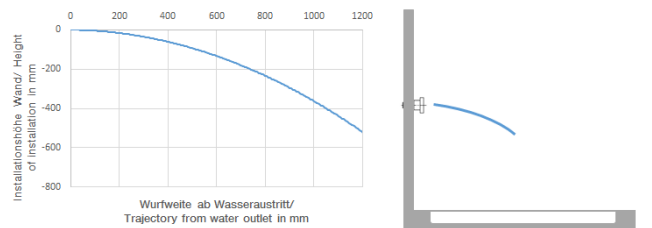

28 518 979 Product version from 4/1/2024

- spray head Ø 55mm
- ball-joint pivotable through 25° (in any direction)
- HORIZONTAL RAIN, max. flow rate 5 l/min (at 3 bar)
- with anti-scale system

Technical data:

- rosette Ø 55 mm
- 1/2" connection

Notes:

- This product can help a building meet the requirements of Green Building Rating Systems, e.g. LEED®, BREEAM®, DGNB

	Brushed Dark Platinum	28 518 979-99
	Chrome	28 518 979-00
	Brushed Platinum	28 518 979-06
	Platinum	28 518 979-08
	Durabronze (23kt Gold)	28 518 979-09
	Dark Chrome	28 518 979-19
	Light Gold (PVD)	28 518 979-26
	Brushed Light Gold (PVD)	28 518 979-27
	Brushed Durabronze (23kt Gold)	28 518 979-28
	Matte Black	28 518 979-33
	Brushed Gold (PVD)	28 518 979-37
	Brushed Dark Brass (PVD)	28 518 979-39
	Brushed Bronze (PVD)	28 518 979-42
	Brushed Dark Bronze (PVD)	28 518 979-43
	Brushed Champagne (22kt Gold)	28 518 979-46
	Champagne (22kt Gold)	28 518 979-47
	Brushed Chrome	28 518 979-93

Recommended miscellaneous

Concealed wall elbow -

- min. recess depth 90 mm
- max. recess depth 163 mm

35 085 970 90

28 518 979 Product version from 4/1/2024

mm [inches]

Flow rate chart

Trajectory diagram