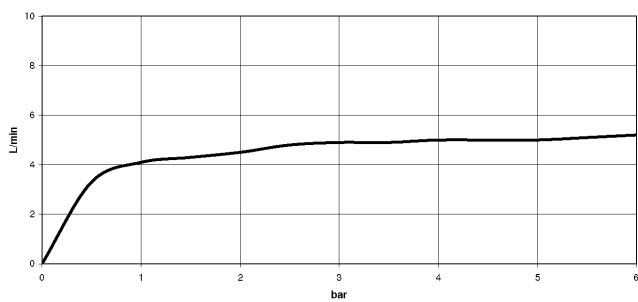

28 518 979 Product version from 4/1/2024

- spray head Ø 55mm
- ball-joint pivotable through 25° (in any direction)
- HORIZONTAL RAIN, max. flow rate 5 l/min (at 3 bar)
- with anti-scale system

Technical data:

- rosette Ø 55 mm
- 1/2" connection

Notes:

- This product can help a building meet the requirements of Green Building Rating Systems, e.g. LEED®, BREEAM®, DGNB

	Brushed Dark Platinum	28 518 979-99
	Chrome	28 518 979-00
	Brushed Platinum	28 518 979-06
	Platinum	28 518 979-08
	Durabronze (23kt Gold)	28 518 979-09
	Dark Chrome	28 518 979-19
	Light Gold (PVD)	28 518 979-26
	Brushed Light Gold (PVD)	28 518 979-27
	Brushed Durabronze (23kt Gold)	28 518 979-28
	Matte Black	28 518 979-33
	Brushed Gold (PVD)	28 518 979-37
	Brushed Dark Brass (PVD)	28 518 979-39
	Brushed Bronze (PVD)	28 518 979-42
	Brushed Dark Bronze (PVD)	28 518 979-43
	Brushed Champagne (22kt Gold)	28 518 979-46
	Champagne (22kt Gold)	28 518 979-47
	Brushed Chrome	28 518 979-93

Recommended miscellaneous

Concealed wall elbow -

- min. recess depth 90 mm
- max. recess depth 163 mm

35 085 970 90

28 518 979 Product version from 4/1/2024

mm [inches]

Flow rate chart

Trajectory diagram