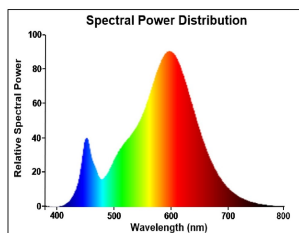

ToLEDo Retro Candle Dimmable

ToLEDo RT Candle V5 CL DIM 470LM 827 E27 SL

0029366

PHOTOMETRY