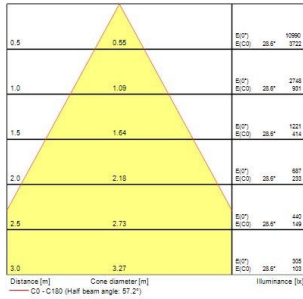

Expospot 90 fixed EXPOSPOT 90 FIXED HE RA90 4000K WB WHITE 2070034