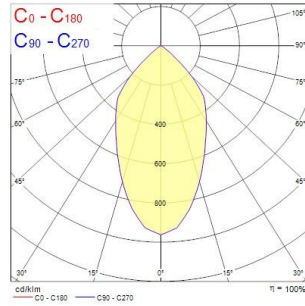

Expospot 90 fixed EXPOSPOT 90 FIXED HE RA90 4000K WB WHITE 2070034