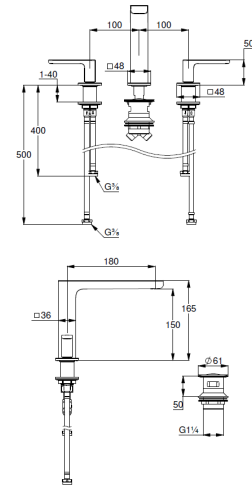

Technische Daten/ Technical Data

KLUDI RENON
3-hole basin mixer
DN 15

Ref.: 423933975

Finishes:
39 matt black

Product description
Manufacturer KLUDI GmbH & Co. KG
Typ: KLUDI RENON
3-hole basin mixer
Ref.: 423933975

3-hole basin mixer
3-hole mounted
solid lever, metal
aerator M18,5 PCA
ceramic headparts 90°
flow rate at 3 bar 4,5 l/min.
fixed spout
flexible hoses G3/8 DVGW approved
rapid installation set
push open waste G1 1/4
for washbasin with overflow
EU taxonomy: max. 6 l/min. -
Substantial Contribution (SC) possible

Produktabbildung/ Product picture

Maßzeichnung/ Dimensional drawing

Durchfluss/ Flow rate