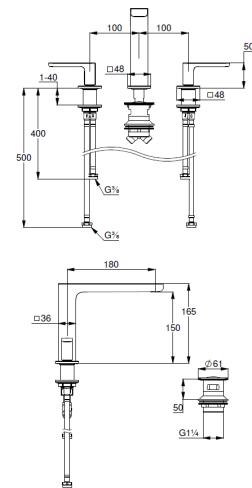

# Technische Daten/ Technical Data

KLUDI RENON  
3-hole basin mixer  
DN 15

Ref.: 42393N075

Finishes:  
NO Brushed Gold (18) PVD

Product description  
Manufacturer KLUDI GmbH & Co. KG  
Typ: KLUDI RENON  
3-hole basin mixer  
Ref.: 42393N075

3-hole basin mixer  
3-hole mounted  
solid lever, metal  
aerator M18,5 PCA  
ceramic headparts 90°  
flow rate at 3 bar 4,5 l/min.  
fixed spout  
flexible hoses G3/8 DVGW approved  
rapid installation set  
push open waste G1 1/4  
for washbasin with overflow  
EU taxonomy: max. 6 l/min. -  
Substantial Contribution (SC) possible

## Produktabbildung/ Product picture

## Maßzeichnung/ Dimensional drawing