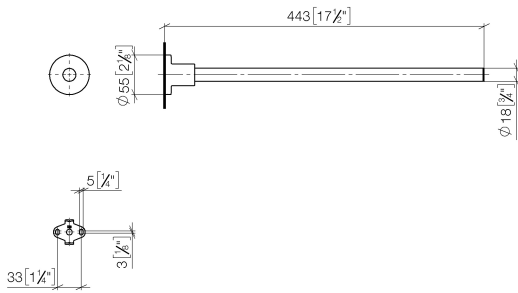

83 211 892 Product version from 4/1/2024

- rosette Ø 55 mm
- 445mm projection

	Platinum	83 211 892-08
	Chrome	83 211 892-00
	Brushed Platinum	83 211 892-06
	Dark Chrome	83 211 892-19
	Brushed Durabrass (23kt Gold)	83 211 892-28
	Matte Black	83 211 892-33
	Brushed Gold (PVD)	83 211 892-37
	Brushed Dark Brass (PVD)	83 211 892-39
	Brushed Bronze (PVD)	83 211 892-42
	Brushed Dark Bronze (PVD)	83 211 892-43
	Brushed Champagne (22kt Gold)	83 211 892-46
	Champagne (22kt Gold)	83 211 892-47
	Brushed Chrome	83 211 892-93
	Brushed Dark Platinum	83 211 892-99

83 211 892 Product version from 4/1/2024

mm [inches]

83 211 892 Product version from 4/1/2024

Parts for other finishes can be found here: [Chrome](#)

Spare parts list

No.	Item Number	Name	Quantity used	Delivery time
3	08 17 89 505-08	Holder universal 60 x 100 x 60 mm - Platinum	1.00	54
2	04 31 11 113 00 90	Mounting Threaded pin M5 x 12 mm -	1.00	14
4	09 30 11 046 90	Washer Ø 10,5 -	1.00	14
6	05 17 20 739 00 90	Attachment set 150 x 65 x 10 mm -	1.00	14
5	09 30 30 071 90	Mounting Hexagonal bolt with thread as far as head M10 x 20 mm -	1.00	14
1	90 28 22 540 89-08	Holder Ø 18 x 403 mm - Platinum	1.00	-