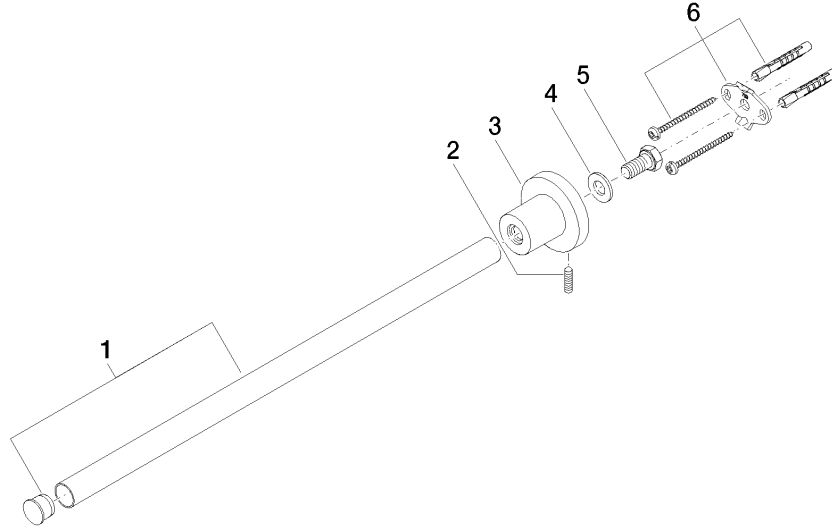

83 211 892 Product version from 4/1/2024

- rosette Ø 55 mm
- 445mm projection

	Platinum	83 211 892-08
	Chrome	83 211 892-00
	Brushed Platinum	83 211 892-06
	Dark Chrome	83 211 892-19
	Brushed Durabrass (23kt Gold)	83 211 892-28
	Matte Black	83 211 892-33
	Brushed Gold (PVD)	83 211 892-37
	Brushed Dark Brass (PVD)	83 211 892-39
	Brushed Bronze (PVD)	83 211 892-42
	Brushed Dark Bronze (PVD)	83 211 892-43
	Brushed Champagne (22kt Gold)	83 211 892-46
	Champagne (22kt Gold)	83 211 892-47
	Brushed Chrome	83 211 892-93
	Brushed Dark Platinum	83 211 892-99

83 211 892 Product version from 4/1/2024

mm [inches]

83 211 892 Product version from 4/1/2024

Parts for other finishes can be found here: [Chrome](#)

Spare parts list

No.	Item Number	Name	Quantity used	Delivery time
3	08 17 89 505-08	Holder universal 60 x 100 x 60 mm - Platinum	1.00	54
2	04 31 11 113 00 90	Mounting Threaded pin M5 x 12 mm -	1.00	14
4	09 30 11 046 90	Washer Ø 10,5 -	1.00	14
6	05 17 20 739 00 90	Attachment set 150 x 65 x 10 mm -	1.00	14
5	09 30 30 071 90	Mounting Hexagonal bolt with thread as far as head M10 x 20 mm -	1.00	14
1	90 28 22 540 89-08	Holder Ø 18 x 403 mm - Platinum	1.00	-