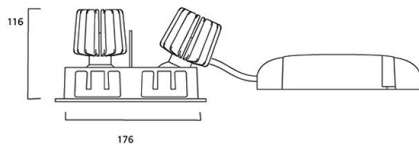

Product Overview

Product name	MYRIAD ADJ TWIN WHITE 4000K DALI SILVER BZ
Technology	LED
Cap/Base	N/A
Mount	Ceiling recessed mounting
Environment	Indoor
Fixture luminous flux (lm)	684 x 2
Luminaire efficacy (lm/W)	68
LOR (%)	100
Colour temperature (K)	4000
Light colour	Neutral White
CRI (Ra)	90
Colour Variation Initial (SDCM)	3
Photobiological Risk Group	RG1
Total power consumption (W)	20
Electrical protection	Class II
Control gear mounting	Integral
Housing colour	RAL 9016 - Traffic white / Bezel
IP rating	IP20

Technical drawings

Dimensions (mm)