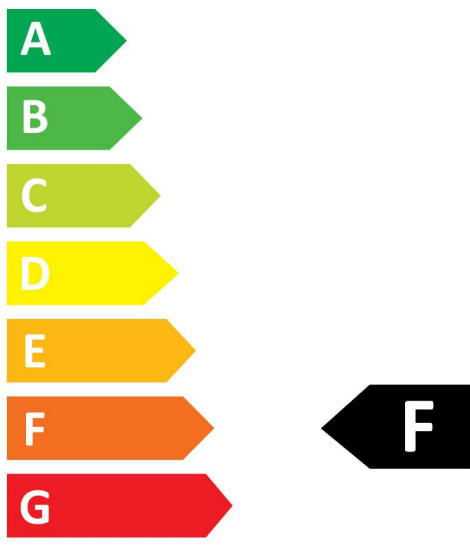

Technical drawings

Data table

GENERAL DATA

| | |
|---|---|
| Product name | ToLEDo RT Candle V5 CL DIM 470LM 827 E14 SL |
| Technology | LED |
| Watt (Rated) (W) | 4.5 |
| Fixture rating | Open |
| Operating temperature range (°C) | -10°C...+45°C |
| Performance ambient temperature Tq (°C) | 25 |
| E-number FI | 4740922 |
| Warranty | 3 years |

SAFETY DATA

SYLVANIA

ToLEDo RT Candle V5 CL DIM 470LM 827 E14 SL
0029344

| | |
|-------------------------------------|--|
| Optimal operating condition (°C) | -10-45 |
| Breakage cleaning instructions | Not applicable |
| Special purpose lamp | No |
| Dry applications use only | No |
| Suitable for household illumination | No |
| Safety message | Not Suitable for totally enclosed fixtures |

Energy label

 **ENERG** 
SYLVANIA
0029344

5
kWh/1000h

2019/2015

 **ENERG** 
SYLVANIA
0029344

5
kWh/1000h

2019/2015

Light your world