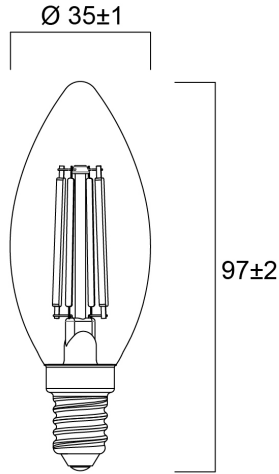

Product Overview

| | |
|---------------------------------|---|
| Product name | ToLEDo RT Candle V5 CL DIM 470LM 827 E14 SL |
| Technology | LED |
| Watt (Rated) (W) | 4.5 |
| Fixture rating | Open |
| E-number FI | 4740922 |
| Colour temperature (K) | 2700 |
| CRI (Ra) | 80 |
| Colour Variation Initial (SDCM) | 6 |
| Photobiological Risk Group | RG1 |
| Wattage (W) | 4.5 |
| Product EAN number | 5410288293448 |
| Warranty | 3 years |

Technical drawings

Data table

GENERAL DATA

| | |
|---|---|
| Product name | ToLEDo RT Candle V5 CL DIM 470LM 827 E14 SL |
| Technology | LED |
| Watt (Rated) (W) | 4.5 |
| Fixture rating | Open |
| Operating temperature range (°C) | -10°C...+45°C |
| Performance ambient temperature Tq (°C) | 25 |
| E-number FI | 4740922 |
| Warranty | 3 years |

OPTICAL DATA

| | |
|----------------------------|------|
| Luminous flux (Rated) (lm) | 470 |
| Colour temperature (K) | 2700 |

ToLEDo RT Candle V5 CL DIM 470LM 827 E14 SL 0029344

| | |
|--|-----|
| CRI (Ra) | 80 |
| Colour Variation Initial (SDCM) | 6 |
| Photobiological Risk Group | RG1 |
| Lumen maintenance at end of nominal life (%) | 70 |

LIFETIME DATA

| | |
|--------------------------|-------|
| Lifespan L70 B50 | 15000 |
| Average life (Rated) (h) | 15000 |

PHYSICAL DATA

| | |
|-------------------------------|-------|
| Nominal Product Length (mm) | 97 |
| Nominal Product Diameter (mm) | 35 |
| Weight (kg) | 0.021 |