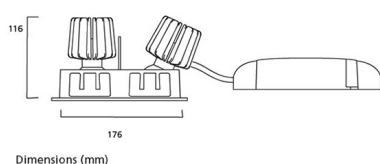

Concord

MYRIAD ADJ TWIN WHITE 4000K DALI SILVER BZ 2056266

IK rating	IK02
Product EAN number	5025768562664
Warranty	5 years

Technical drawings

Dimensions (mm)

Data table

GENERAL DATA

Product name	MYRIAD ADJ TWIN WHITE 4000K DALI SILVER BZ
Technology	LED
Cap/Base	N/A
Mount	Ceiling recessed mounting
Environment	Indoor
Performance ambient temperature Tq (°C)	25
Warranty	5 years

OPTICAL DATA

Fixture luminous flux (lm)	684 x 2