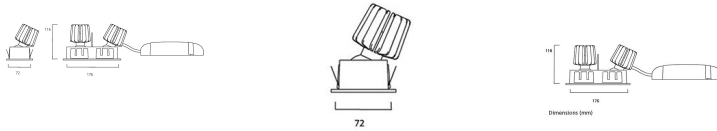

### PRODUCT OVERVIEW

Product name	MYRIAD ADJ TWIN WHITE 4000K DALI SILVER BZ
Technology	LED
Cap/Base	N/A
Mount	Ceiling recessed mounting
Environment	Indoor
Warranty	5 years
Fixture luminous flux (lm)	684 x 2
Luminaire efficacy (lm/W)	68
LOR (%)	100
Colour temperature (K)	4000
Light colour	Neutral White
CRI (Ra)	90
Colour Variation Initial (SDCM)	SDCM3
Photobiological Risk Group	RG1
Total power consumption (W)	20
Electrical protection	Class II
Control gear mounting	Integral
Housing colour	RAL 9016 - Traffic white / Bezel
IP rating	IP20
IK rating	IK02
Product EAN number	5025768562664

### PHOTOMETRY

## Myriad Adjustable Twin - White with Silver bezel

*MYRIAD ADJ TWIN WHITE 4000K DALI SILVER BZ*  
2056266

Dimensions (mm)