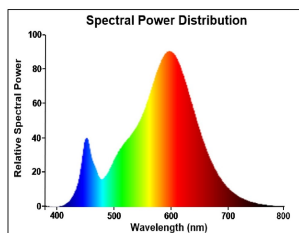

## PRODUCT OVERVIEW

Product name	ToLEDo RT Candle V5 CL DIM 470LM 827 E14 SL
Technology	LED
Watt (Rated) (W)	4.5
Type	LED exchangeable
Fixture rating	Open
General application	Hospitality, Residential & Consumer
ETIM Class	EC001959
E-number FI	4740922
Warranty	3 years
Luminous flux (lm)	470
Colour temperature (K)	2700
Light colour	Homelight
CRI (Ra)	80
Colour Variation Initial (SDCM)	SDCM6
Photobiological Risk Group	RG1
Wattage (W)	4.5
Dimmable	Yes
Average life (Nominal) (h)	15000
Product EAN number	5410288293448

### PHOTOMETRY

---