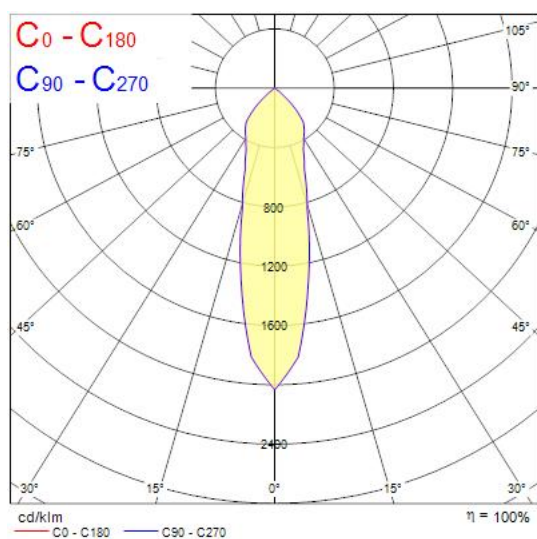

Concord

EXPOSPOT 90 FIXED HE RA90 4000K NB WHITE 2070032

Control gear mounting	Remote
Housing colour	White
IP rating	IP20
IK rating	IK02
Product EAN number	5025768700325
Warranty	5 years

Photometry