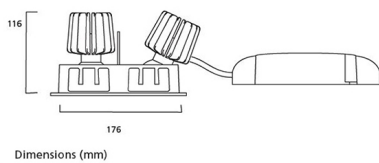

Concord

MYRIAD ADJ TWIN WHITE 4000K PHDIM SILVER BZ 2056265

Product EAN number

5025768562657

Warranty

5 years

Technical drawings

Dimensions (mm)

Data table

GENERAL DATA

Product name	MYRIAD ADJ TWIN WHITE 4000K PHDIM SILVER BZ
Technology	LED
Cap/Base	N/A
Mount	Ceiling recessed mounting
Environment	Indoor
Performance ambient temperature Tq (°C)	25
Warranty	5 years

OPTICAL DATA

Fixture luminous flux (lm)	684 x 2
Luminaire efficacy (lm/W)	68