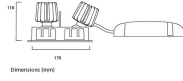

Myriad Adjustable Twin - White with Silver bezel

MYRIAD ADJ TWIN WHITE 4000K PHDIM SILVER BZ
2056265

Dimensions (mm)