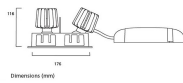

Myriad Adjustable Twin - White with Silver bezel

MYRIAD ADJ TWIN WHITE 4000K PHDIM SILVER BZ
2056265

Warranty	5 years

Optical data

Fixture luminous flux (lm)	684 x 2
Luminaire efficacy (lm/W)	68
LOR (%)	100
Colour temperature (K)	4000
Light colour	Neutral White
CRI (Ra)	90
Colour Variation Initial (SDCM)	SDCM3
Adjustable chromaticity	N
Photobiological Risk Group	RG1

Electrical data

Total power consumption (W)	20
Primary Supply/Product voltage - min (V)	230
Electrical protection	Class II
Control gear mounting	Remote
Drive current (mA)	250
Energy Efficiency Class (A->G) of contained light source	E
Nominal Frequency (Hz)	50/60Hz

Lifetime data

Lifespan L70 B50	100000
Lifespan L80 B20	100000
Lifespan L90 B10	68500

Physical data

Housing colour	RAL 9016 - Traffic white / Bezel
IP rating	IP20
IK rating	IK02
Diffuser finish	Frosted
Diffuser material	PC Polycarbonate
Nominal Product Length (mm)	193
Nominal Product Width (mm)	90
Weight (kg)	0.65
Recessed Depth (mm)	115

Packaging

Single packaging type	Carton
Product EAN number	5025768562657
Packaging single width (cm)	25.0
Packaging single depth (cm)	12.5
DUN14 (outer)	05025768562657
Packaging outer length / height (cm)	27.5

Myriad Adjustable Twin - White with Silver bezel *MYRIAD ADJ TWIN WHITE 4000K PHDIM SILVER BZ* 2056265

PHOTOMETRY

TECHNICAL DRAWINGS

Dimensions (mm)