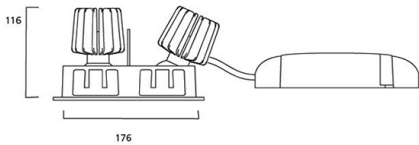

Concord

MYRIAD ADJ TWIN BLACK 4000K DALI SILVER BZ
2056264

Technical drawings

Dimensions (mm)