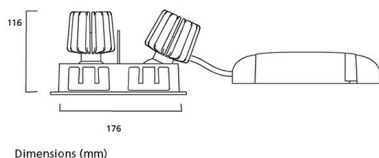

Concord

MYRIAD ADJ TWIN BLACK 4000K DALI SILVER BZ 2056264

Technical drawings

Dimensions (mm)

Data table

GENERAL DATA

Product name	MYRIAD ADJ TWIN BLACK 4000K DALI SILVER BZ
Technology	LED
Cap/Base	N/A
Mount	Ceiling recessed mounting
Environment	Indoor
Performance ambient temperature Tq (°C)	25
Warranty	5 years

OPTICAL DATA

Fixture luminous flux (lm)	684 x 2
Luminaire efficacy (lm/W)	68
LOR (%)	100
Colour temperature (K)	4000