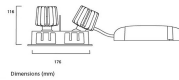

### PHOTOMETRY

## Myriad Adjustable Twin - Black with Silver bezel MYRIAD ADJ TWIN BLACK 4000K DALI SILVER BZ 2056264

5000K

### TECHNICAL DRAWINGS

Dimensions (mm)

Dimensions (mm)