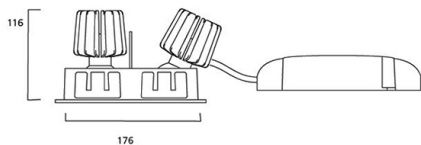

Concord

MYRIAD ADJ TWIN BLACK 4000K PHDIM SILVER BZ 2056263

Product EAN number

5025768562633

Warranty

5 years

Technical drawings

Dimensions (mm)