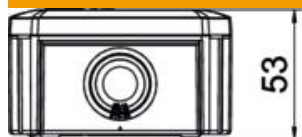

Technical data sheet

Junction box T 40, plug-in seal

Item number: 2007464

Junction box for the connection of cables indoors and in protected outdoor areas. Square design with plug-in seals to the sides and knock-out entries in the bottom. Suitable for wall and ceiling mounting and on mounting panels. With the option to fasten inside. With fixed clamping cover. Made from halogen-free, UV-resistant materials.

Junction box according to DIN EN 60670. Flame-resistant to DIN EN 60695/2/11, test temperature 650 °C. Impact resistance IK07 according to DIN EN 50102.

PP Polypropylene

Master data

Item number	2007464
Type	T 40 SW
Description 1	Junction box
Description 2	with entries
Manufacturer	OBO
Dimension	90x90x52
Colour	Graphite black; RAL 9011
Material	Polypropylene
Smallest sales unit	5
Unit of quantity	Piece
Weight	7 kg
Weight unit	kg/100 pc.
CO2 Footprint (GWP) Cradle-to-Gate	0,2733 kg CO2e / 1 Piece

Technical data sheet

Junction box T 40, plug-in seal

Item number: 2007464

Dimensions

Length	90 mm
Width	90 mm
Height	52 mm

Technical data

Expandable	yes
No. of entries	7
Type of entry	Plug-in seal
Type of entry	Cable
Type of housing penetration	Cuttable stepped membrane
Measured insulation voltage V_i	500 V
Cover	Not transparent
Cover fastening	Locking
Entry from rear	yes
Entries	7 x M25
Explosion-tested version	no
Flame-resistant	acc. to VDE 0471/DIN 695 Part 2-1, test temperature 650°C
Shape	Square
Maintain electrical functions	Without
For Ex zone	Without
For Ex zone gas	Without
For Ex zone dust	Without
Fibre-glass reinforced	no
Halogen-free	yes
Clear internal dimensions	77x77x46 mm
With screening	no
with lid	yes
Mounting type	Wall/ceiling mounting
Nominal cross-section, min.	4 mm ²
Nominal voltage	500 V
Sealable	no
Protection rating	IP56
Protection rating IK code	IK07.
Permitted temperature range, max.	65 °C
Permitted temperature range, min.	-25 °C