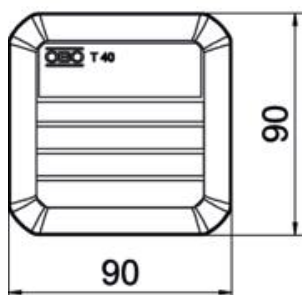

Technical data sheet

Junction box T 40, plug-in seal

Item number: 2007464

Junction box for the connection of cables indoors and in protected outdoor areas. Square design with plug-in seals to the sides and knock-out entries in the bottom. Suitable for wall and ceiling mounting and on mounting panels. With the option to fasten inside. With fixed clamping cover. Made from halogen-free, UV-resistant materials.

Junction box according to DIN EN 60670. Flame-resistant to DIN EN 60695/2/11, test temperature 650 °C. Impact resistance IK07 according to DIN EN 50102.

PP Polypropylene

Master data

Item number	2007464
Type	T 40 SW
Description 1	Junction box
Description 2	with entries
Manufacturer	OBO
Dimension	90x90x52
Colour	Graphite black; RAL 9011
Material	Polypropylene
Smallest sales unit	5
Unit of quantity	Piece
Weight	7 kg
Weight unit	kg/100 pc.
CO2 Footprint (GWP) Cradle-to-Gate	0,2733 kg CO2e / 1 Piece

Technical data sheet

Junction box T 40, plug-in seal

Item number: 2007464

Dimensions

Length	90 mm
Width	90 mm
Height	52 mm

Technical data

Expandable	yes
No. of entries	7
Type of entry	Plug-in seal
Type of entry	Cable
Type of housing penetration	Cuttable stepped membrane
Measured insulation voltage V_i	500 V
Cover	Not transparent
Cover fastening	Locking
Entry from rear	yes
Entries	7 x M25
Explosion-tested version	no
Flame-resistant	acc. to VDE 0471/DIN 695 Part 2-1, test temperature 650°C
Shape	Square
Maintain electrical functions	Without
For Ex zone	Without
For Ex zone gas	Without
For Ex zone dust	Without
Fibre-glass reinforced	no
Halogen-free	yes
Clear internal dimensions	77x77x46 mm
With screening	no
with lid	yes
Mounting type	Wall/ceiling mounting
Nominal cross-section, min.	4 mm ²
Nominal voltage	500 V
Sealable	no
Protection rating	IP56
Protection rating IK code	IK07.
Permitted temperature range, max.	65 °C
Permitted temperature range, min.	-25 °C