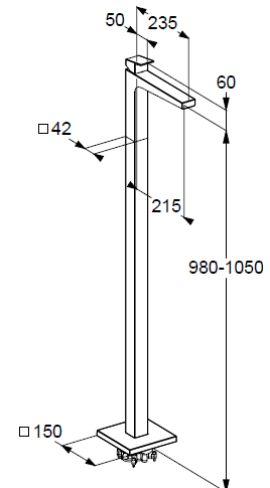

Technische Daten/ Technical Data

KLUDI DECUS

single lever basin mixer
floor standing for free standing basin
DN 15

Ref.: 545955375

Finishes:
53 matt white

Product description
Manufacturer KLUDI GmbH & Co. KG
Typ: KLUDI DECUS
single lever basin mixer
floor standing for free standing basin
Ref.: 545955375

basin mixer
single lever mixer
trim set without pre-installation set
for pre-installation set KLUDI FLEXX.BOX Ref.: 88088
floor standing for free standing basin
solid lever, metal
aerator, S-Pointer M24 PCA
ceramic cartridge with hot water safety device
flow rate at 3 bar 5 l/min.
fixed spout
EU taxonomy: max. 6 l/min. -
Substantial Contribution (SC) possible

Produktabbildung/ Product picture

Maßzeichnung/ Dimensional drawing

Durchfluss/ Flow rate