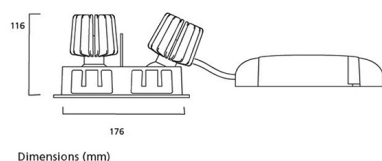

Concord

MYRIAD ADJ TWIN WHITE 3000K PHDIM SILVER BZ 2056261

Product EAN number

5025768562619

Warranty

5 years

Technical drawings

Dimensions (mm)

Data table

GENERAL DATA

Product name	MYRIAD ADJ TWIN WHITE 3000K PHDIM SILVER BZ
Technology	LED
Cap/Base	N/A
Mount	Ceiling recessed mounting
Environment	Indoor
Performance ambient temperature Tq (°C)	25
Warranty	5 years

OPTICAL DATA

Fixture luminous flux (lm)	702 x 2
Luminaire efficacy (lm/W)	70