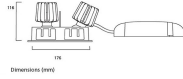

Myriad Adjustable Twin - White with Silver bezel

MYRIAD ADJ TWIN WHITE 3000K PHDIM SILVER BZ
2056261

PRODUCT OVERVIEW

Product name	MYRIAD ADJ TWIN WHITE 3000K PHDIM SILVER BZ
Technology	LED
Cap/Base	N/A
Mount	Ceiling recessed mounting
Environment	Indoor
Warranty	5 years
Fixture luminous flux (lm)	702 x 2
Luminaire efficacy (lm/W)	70
LOR (%)	100
Colour temperature (K)	3000
Light colour	Warm White
CRI (Ra)	90
Colour Variation Initial (SDCM)	SDCM3
Photobiological Risk Group	RG1
Total power consumption (W)	20
Electrical protection	Class II
Control gear mounting	Remote
Housing colour	RAL 9016 - Traffic white / Bezel
IP rating	IP20
IK rating	IK02
Product EAN number	5025768562619

PHOTOMETRY

TECHNICAL DRAWINGS

Myriad Adjustable Twin - White with Silver bezel

MYRIAD ADJ TWIN WHITE 3000K PHDIM SILVER BZ
2056261

Dimensions (mm)