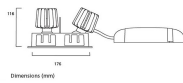

Myriad Adjustable Twin - White with Silver bezel

MYRIAD ADJ TWIN WHITE 3000K PHDIM SILVER BZ
2056261

Warranty	5 years

Optical data

Fixture luminous flux (lm)	702 x 2
Luminaire efficacy (lm/W)	70
LOR (%)	100
Colour temperature (K)	3000
Light colour	Warm White
CRI (Ra)	90
Colour Variation Initial (SDCM)	SDCM3
Adjustable chromaticity	N
Photobiological Risk Group	RG1

Electrical data

Total power consumption (W)	20
Primary Supply/Product voltage - min (V)	230
Electrical protection	Class II
Control gear mounting	Remote
Drive current (mA)	250
Energy Efficiency Class (A->G) of contained light source	E
Nominal Frequency (Hz)	50/60Hz

Lifetime data

Lifespan L70 B50	100000
Lifespan L80 B20	100000
Lifespan L90 B10	68500

Physical data

Housing colour	RAL 9016 - Traffic white / Bezel
IP rating	IP20
IK rating	IK02
Diffuser finish	Frosted
Diffuser material	PC Polycarbonate
Nominal Product Length (mm)	193
Nominal Product Width (mm)	90
Weight (kg)	0.65
Recessed Depth (mm)	115

Packaging

Single packaging type	Carton
Product EAN number	5025768562619
Packaging single width (cm)	25.0
Packaging single depth (cm)	12.5
DUN14 (outer)	05025768562619
Packaging outer length / height (cm)	27.5

Myriad Adjustable Twin - White with Silver bezel

MYRIAD ADJ TWIN WHITE 3000K PHDIM SILVER BZ
2056261

PHOTOMETRY

TECHNICAL DRAWINGS

Dimensions (mm)