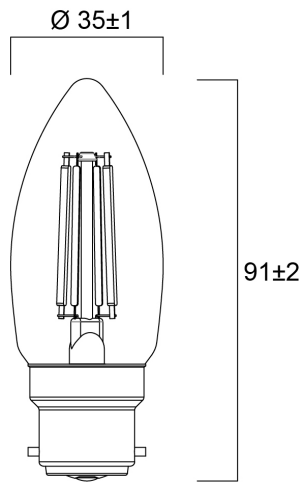

## Product Overview

Product name	ToLEDo RT Candle V5 CL DIM 470LM 827 B22 SL
Technology	LED
Watt (Rated) (W)	4.5
Fixture rating	Open
Colour temperature (K)	2700
CRI (Ra)	80
Colour Variation Initial (SDCM)	6
Photobiological Risk Group	RG1
Wattage (W)	4.5
Product EAN number	5410288293431
Warranty	3 years

## Technical drawings

### PHYSICAL DATA

Nominal Product Length (mm)	91
Nominal Product Diameter (mm)	35
Weight (kg)	0.021