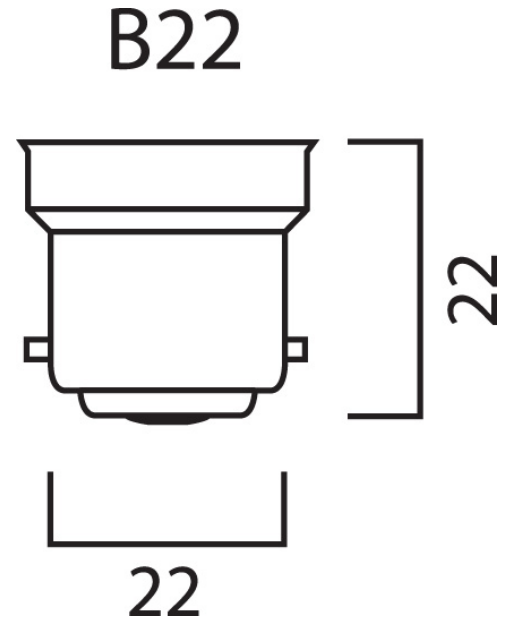

Technical drawings

Data table

GENERAL DATA

Product name	ToLEDo RT Candle V5 CL DIM 470LM 827 B22 SL
Technology	LED
Watt (Rated) (W)	4.5
Fixture rating	Open
Operating temperature range (°C)	-10°C...+45°C
Performance ambient temperature Tq (°C)	25
Warranty	3 years

OPTICAL DATA

Luminous flux (Rated) (lm)	470
Colour temperature (K)	2700