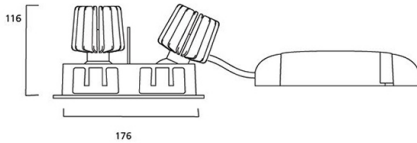

### Features

- The Myriad Adjustable Twin recessed spotlight is a high efficient accent downlight with double head lights, fixture color RAL 9005 - Jet black, correlated colour temperature of 3000K, color rendering index Ra137, fixture lumen 702 x 2lm, total power consumption 20W, luminaire efficacy 70 lm/W, nominal light beam angle 24°, mains voltage 230-240V~ AC, control technology type: DALI, lifetime: 50.000 hours L70, product length 193mm, width 90mm, height 115mm, cut-out dimension 176x72mm, IP rating IP20, 5 years warranty.

### Product Overview

Product name	MYRIAD ADJ TWIN BLACK 3000K DALI SILVER BZ
Technology	LED
Cap/Base	N/A
Mount	Ceiling recessed mounting
Environment	Indoor
Fixture luminous flux (lm)	702 x 2
Luminaire efficacy (lm/W)	70
LOR (%)	100
Colour temperature (K)	3000
Light colour	Warm White
CRI (Ra)	90
Colour Variation Initial (SDCM)	3
Photobiological Risk Group	RG1
Total power consumption (W)	20
Electrical protection	Class II
Control gear mounting	Remote
Housing colour	RAL 9005 - Jet black
IP rating	IP20
IK rating	IK02
Product EAN number	5025768562602

## Technical drawings

Dimensions (mm)