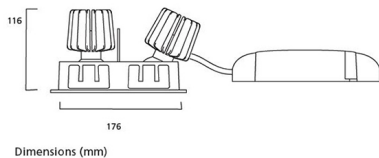

Concord

MYRIAD ADJ TWIN BLACK 3000K DALI SILVER BZ 2056260

Warranty

5 years

Technical drawings

Data table

GENERAL DATA

Product name	MYRIAD ADJ TWIN BLACK 3000K DALI SILVER BZ
Technology	LED
Cap/Base	N/A
Mount	Ceiling recessed mounting
Environment	Indoor
Performance ambient temperature Tq (°C)	25
Warranty	5 years

OPTICAL DATA

Fixture luminous flux (lm)	702 x 2
Luminaire efficacy (lm/W)	70
LOR (%)	100