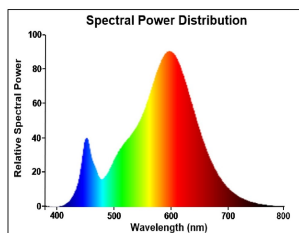

### PRODUCT OVERVIEW

Product name	ToLEDo RT Candle V5 CL DIM 470LM 827 B22 SL
Technology	LED
Watt (Rated) (W)	4.5
Type	LED exchangeable
Fixture rating	Open
General application	Hospitality, Residential & Consumer
ETIM Class	EC001959
Warranty	3 years
Luminous flux (lm)	470
Colour temperature (K)	2700
Light colour	Homelight
CRI (Ra)	80
Colour Variation Initial (SDCM)	SDCM6
Photobiological Risk Group	RG1
Wattage (W)	4.5
Dimmable	Yes
Average life (Nominal) (h)	15000
Product EAN number	5410288293431

### PHOTOMETRY

---