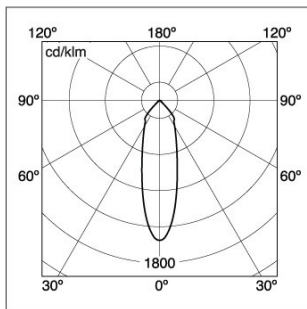

### Optical data

Fixture luminous flux (lm)	702 x 2
Luminaire efficacy (lm/W)	70
LOR (%)	100
Colour temperature (K)	3000
Light colour	Warm White
CRI (Ra)	90
Colour Variation Initial (SDCM)	SDCM3
Adjustable chromaticity	N
Photobiological Risk Group	RG1

### Physical data

Housing colour	RAL 9005 - Jet black
IP rating	IP20
IK rating	IK02
Diffuser finish	Frosted
Diffuser material	PC Polycarbonate
Nominal Product Length (mm)	193
Nominal Product Width (mm)	90
Weight (kg)	0.65
Recessed Depth (mm)	115

### Packaging

Single packaging type	Carton
Product EAN number	5025768562602
Packaging single width (cm)	25.0
Packaging single depth (cm)	12.5
DUN14 (outer)	05025768562602
Packaging outer length / height (cm)	27.5

### TECHNICAL DRAWINGS

Dimensions (mm)