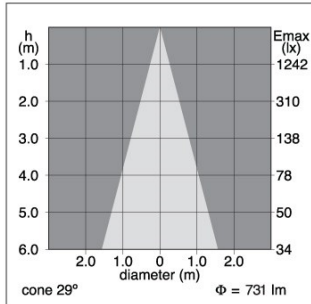

Myriad Adjustable Twin - Black with Silver bezel

MYRIAD ADJ TWIN BLACK 3000K DALI SILVER BZ
2056260

PHOTOMETRY

4000K