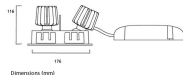

TECHNICAL DRAWINGS