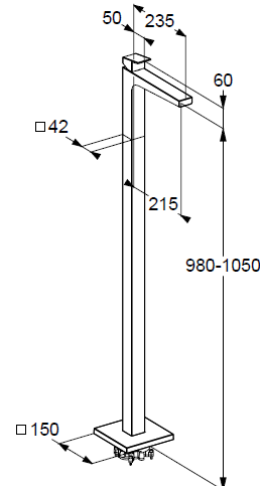

Technische Daten/ Technical Data

KLUDI DECUS

single lever basin mixer
floor standing for free standing basin
DN 15

Ref.: 54595N275

Finishes:
N2 Brushed Gunmetal PVD

Product description
Manufacturer KLUDI GmbH & Co. KG
Typ: KLUDI DECUS
single lever basin mixer
floor standing for free standing basin
Ref.: 54595N275

basin mixer
single lever mixer
trim set without pre-installation set
for pre-installation set KLUDI FLEXX.BOX Ref.: 88088
floor standing for free standing basin
solid lever, metal
aerator, S-Pointer M24 PCA
ceramic cartridge with hot water safety device
flow rate at 3 bar 5 l/min.
fixed spout
EU taxonomy: max. 6 l/min. -
Substantial Contribution (SC) possible

Produktabbildung/ Product picture

Maßzeichnung/ Dimensional drawing

Durchfluss/ Flow rate