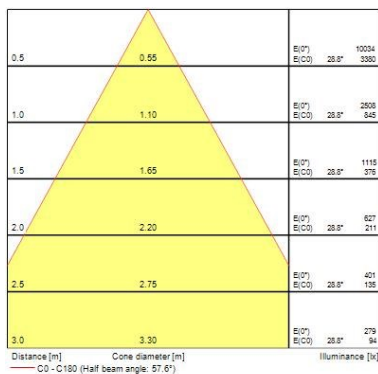

Expospot 90 fixed

EXPOSPOT 90 FIXED HE RA90 3000K WB WHITE
2070031

Max. products per 20A B Breaker 27

Lifetime data

Lifespan L70 B50	100000
Lifespan L80 B20	100000
Lifespan L90 B10	54500

Physical data

Housing colour	White
IP rating	IP20
IK rating	IK02
Nominal Product Width (mm)	123
Nominal Product Height (mm)	104
Nominal Product Diameter (mm)	123
Cutout Dimensions (W x L in mm or Diameter in mm)	112
Weight (kg)	0.77
Recessed Depth (mm)	104

Packaging

Single packaging type	Carton
Product EAN number	5025768700318
Packaging single length / height (cm)	18.0
Packaging single width (cm)	18.0
Packaging single depth (cm)	16.0
DUN14 (outer)	05025768700318
Units per outer package	1
Packaging outer length / height (cm)	18.0
Packaging outer width (cm)	18.0
Packaging outer depth (cm)	16.0

PHOTOMETRY