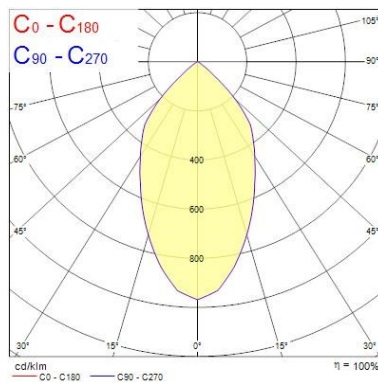

Expospot 90 fixed

EXPOSPOT 90 FIXED HE RA90 3000K WB WHITE
2070031

Max. products per 20A B Breaker 27

Lifetime data

Lifespan L70 B50	100000
Lifespan L80 B20	100000
Lifespan L90 B10	54500

Physical data

Housing colour	White
IP rating	IP20
IK rating	IK02
Nominal Product Width (mm)	123
Nominal Product Height (mm)	104
Nominal Product Diameter (mm)	123
Cutout Dimensions (W x L in mm or Diameter in mm)	112
Weight (kg)	0.77
Recessed Depth (mm)	104

Packaging

Single packaging type	Carton
Product EAN number	5025768700318
Packaging single length / height (cm)	18.0
Packaging single width (cm)	18.0
Packaging single depth (cm)	16.0
DUN14 (outer)	05025768700318
Units per outer package	1
Packaging outer length / height (cm)	18.0
Packaging outer width (cm)	18.0
Packaging outer depth (cm)	16.0

PHOTOMETRY