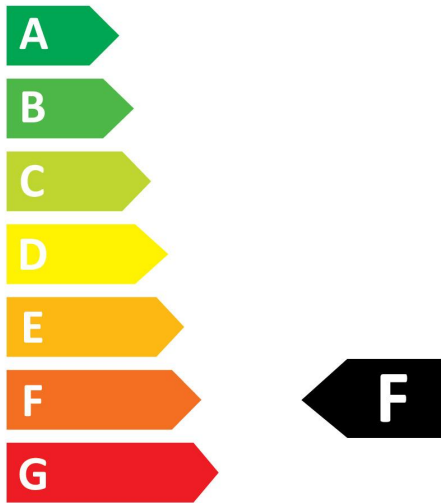

PRODUCT OVERVIEW

Product name	ToLEDo RT Candle V5 CL DIM 470LM 827 B22 SL
Technology	LED
Watt (Rated) (W)	4.5
Type	LED exchangeable
Fixture rating	Open
General application	Hospitality, Residential & Consumer
ETIM Class	EC001959
Warranty	3 years
Luminous flux (lm)	470
Colour temperature (K)	2700
Light colour	Homelight
CRI (Ra)	80
Colour Variation Initial (SDCM)	SDCM6
Photobiological Risk Group	RG1
Wattage (W)	4.5
Dimmable	Yes
Average life (Nominal) (h)	15000
Product EAN number	5410288293431

Optical data

Luminous flux (lm)	470
Luminous flux (Rated) (lm)	470
Colour temperature (K)	2700
Light colour	Homelight
CRI (Ra)	80
Colour Variation Initial (SDCM)	SDCM6
Photobiological Risk Group	RG1
Lumen maintenance at end of nominal life (%)	70

PHOTOMETRY

TECHNICAL DRAWINGS

ToLEDo Retro Candle Dimmable
ToLEDo RT Candle V5 CL DIM 470LM 827 B22 SL
0029343

SYLVANIA

0029343

5
kWh/1000h

2019/2015

ToLEDo Retro Candle Dimmable