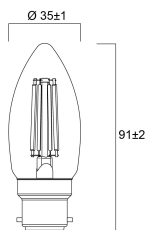

TECHNICAL DRAWINGS