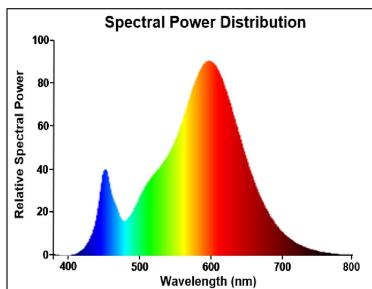

ToLEDo Retro Candle Dimmable

ToLEDo RT Candle V5 CL DIM 470LM 827 B22 SL

0029343

Nominal Product Diameter (mm)	35
Weight (kg)	0.021

Packaging

Single packaging type	Carton
Product EAN number	5410288293431
Packaging single length / height (cm)	11.0
Packaging single width (cm)	4.5
Packaging single depth (cm)	4.5
DUN14 (outer)	15410288293438
Units per outer package	6
Packaging outer length / height (cm)	14.3
Packaging outer width (cm)	9.7
Packaging outer depth (cm)	12.0

Safety data

Optimal operating condition (°C)	-10-45
Breakage cleaning instructions	Not applicable
Special purpose lamp	No
Dry applications use only	Yes
Suitable for household illumination	Yes
Safety message	Not Suitable for totally enclosed fixtures

PHOTOMETRY

TECHNICAL DRAWINGS