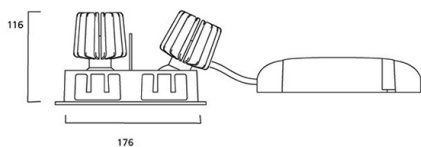

Concord

MYRIAD ADJ TWIN BLACK 3000K PHDIM SILVER BZ 2056259

Product EAN number

5025768562596

Warranty

5 years

Technical drawings

Dimensions (mm)