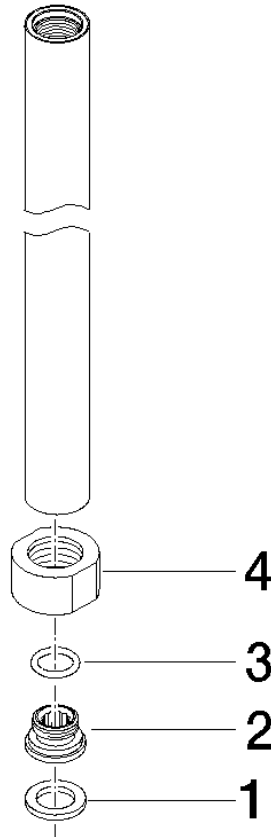

Pipe 830 mm - Brushed Dark Brass (PVD)

SPARE PARTS

90 28 22 096 00 Product version from 4/1/2025

	Brushed Dark Brass (PVD)	90 28 22 096 00-39
	Chrome	90 28 22 096 00-00
	Brushed Platinum	90 28 22 096 00-06
	Matte White	90 28 22 096 00-10
	Dark Chrome	90 28 22 096 00-19
	Brushed Light Gold (PVD)	90 28 22 096 00-27
	Brushed Durabrass (23kt Gold)	90 28 22 096 00-28
	Matte Black	90 28 22 096 00-33
	Brushed Gold (PVD)	90 28 22 096 00-37
	Brushed Bronze (PVD)	90 28 22 096 00-42
	Brushed Dark Bronze (PVD)	90 28 22 096 00-43
	Brushed Champagne (22kt Gold)	90 28 22 096 00-46
	Champagne (22kt Gold)	90 28 22 096 00-47
	Brushed Chrome	90 28 22 096 00-93
	Brushed Dark Platinum	90 28 22 096 00-99

Pipe 830 mm - Brushed Dark Brass (PVD)

SPARE PARTS

90 28 22 096 00 Product version from 4/1/2025

Pipe 830 mm - Brushed Dark Brass (PVD)

SPARE PARTS

90 28 22 096 00 Product version from 4/1/2025

90 28 22 096 00 Product version from 4/1/2025

Parts for other finishes can be found here: [Chrome](#)

Spare parts list

No.	Item Number	Name	Quantity used	Delivery time
4	09 23 30 035-39	Mounting Nut with side flat 1/2" - Brushed Dark Brass (PVD)	1.00	82
2	09 29 05 020 10 90	Connection Ø 18,5 x 11 mm -	1.00	14
3	09 14 10 003 90	O-Ring EPDM 70 11,0 x 2,0 mm -	1.00	14
1	90 14 20 002 00 90	Washer 18,5 x 12,0 x 2,0 mm -	1.00	14