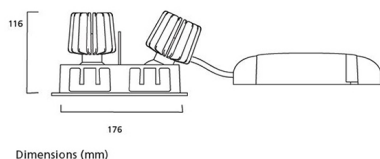

Concord

MYRIAD ADJ TWIN BLACK 3000K PHDIM SILVER BZ 2056259

Product EAN number

5025768562596

Warranty

5 years

Technical drawings

Dimensions (mm)

Data table

GENERAL DATA

Product name	MYRIAD ADJ TWIN BLACK 3000K PHDIM SILVER BZ
Technology	LED
Cap/Base	N/A
Mount	Ceiling recessed mounting
Environment	Indoor
Performance ambient temperature Tq (°C)	25
Warranty	5 years

OPTICAL DATA

Fixture luminous flux (lm)	702 x 2
Luminaire efficacy (lm/W)	70