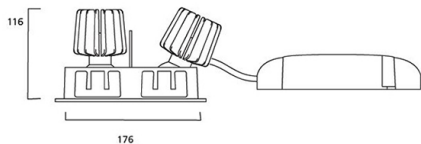

Concord

MYRIAD ADJ TWIN BLACK 2700K PHDIM SILVER BZ 2056255

IK rating	IK02
Product EAN number	5025768562558
Warranty	5 years

Technical drawings

Dimensions (mm)