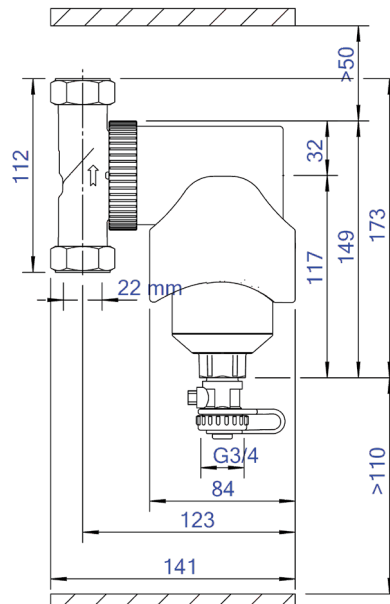

Product data sheet Spirotech

Product name

SpiroTrap MB3 -22mm -Magnet -Uni

Product properties

A brass dirt separator with magnet and a 22 mm - 2" universal connection

- Very small particles, from 5 μm (= 0.005 mm) are separated and removed
- Including a magnet for extra protection and high efficient removal of magnetite
- Dirt can be drained while the system is in operation
- No shut-off valves or bypass required
- Applicable with 50/50 Ethylene Glycol / Water (Volume)
- Constant low pressure drop
- Maintenance only takes a few seconds and is not a dirty job
- No unnecessary downtime
- Connection diameters from 22 mm - 2" (G2)

Article number

UE022WJ

Product image

Product dimensions

Product data sheet Spirotech

ETIM product data

Housing material	Brass	Suitable for open system	No
With drain tap	Yes	Suitable for closed system	Yes
Housing material quality	Other	Suitable for solar	No
Backwash filter	No	Whirl operating principle	No
Medium temperature (continuous)	0 - 110 °C	Negative pressure operating principle	No
Max. operating pressure	10 bar	With dismountable filter	No
Kvs value	9.07	Filter volume	0.36 l
Variable flow direction	Yes	Magnet operating principle	Yes
With insulation	No	Thrust operating principle	No
Separator type	Dirt	With automatic de-aerator	No
Connection	Compression ring	Partial flow principle	No
Model	Horizontal/vertical	Principle full flow with settling	Yes
Nominal diameter	Other	Cleaning possible during operation	Yes
Max. glycol mixture	50 %	With couplers	Yes
Suitable for heating	Yes	Inlet/outlet offset distance	0 mm
Suitable for cooling	Yes	Material of connection	Brass
Outer pipe diameter	22 mm	Material quality connection	Other
Construction length	92 mm	Flow-through capacity	0 - 1.3 m ³ /h
Article compression class	PN 10	Magnet location	External
Surface protection	Untreated		