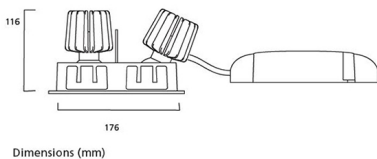

Concord

MYRIAD ADJ TWIN BLACK 2700K PHDIM SILVER BZ 2056255

IK rating	IK02
Product EAN number	5025768562558
Warranty	5 years

Technical drawings

Data table

GENERAL DATA

Product name	MYRIAD ADJ TWIN BLACK 2700K PHDIM SILVER BZ
Technology	LED
Cap/Base	N/A
Mount	Ceiling recessed mounting
Environment	Indoor
Performance ambient temperature Tq (°C)	25
Warranty	5 years

OPTICAL DATA

Fixture luminous flux (lm)	567x 2