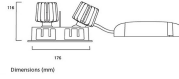

Dimensions (mm)