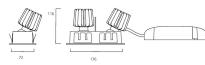

Lifetime data

Lifespan L70 B50	100000
Lifespan L80 B20	100000
Lifespan L90 B10	68500

Physical data

Housing colour	RAL 9005 - Jet black
IP rating	IP20
IK rating	IK02
Diffuser finish	Frosted
Diffuser material	PC Polycarbonate
Nominal Product Length (mm)	193
Nominal Product Width (mm)	90
Weight (kg)	0.65
Recessed Depth (mm)	115

Packaging

Single packaging type	Carton
Product EAN number	5025768562558
Packaging single width (cm)	25.0
Packaging single depth (cm)	12.5
DUN14 (outer)	05025768562558
Packaging outer length / height (cm)	27.5

Myriad Adjustable Twin - Black with Silver bezel

MYRIAD ADJ TWIN BLACK 2700K PHDIM SILVER BZ
2056255

PHOTOMETRY

TECHNICAL DRAWINGS

Dimensions (mm)

Dimensions (mm)