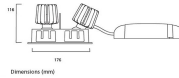

Myriad Adjustable Twin - Black with Silver bezel

MYRIAD ADJ TWIN BLACK 2700K PHDIM SILVER BZ
2056255

PHOTOMETRY

TECHNICAL DRAWINGS

Dimensions (mm)

Dimensions (mm)